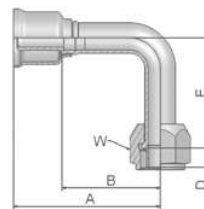

5S Female Tube O-ring Swivel Short Pilot

Part Number	Hose I.D.			Thread UNF	A mm	B mm	D mm	W Inch
	Inch	Size	mm					
15S26-6-6	5/16	-6	8.0	5/8x18	66	44	4.7	3/4
15S26-8-8	13/32	-8	10.0	3/4x16	67	45	4.7	7/8
15S26-10-10	1/2	-10	12.5	7/8x14	71	47	4.7	1 1/16
15S26-10-12	5/8	-12	16.0	7/8x14	71	47	4.7	1 1/16

26 Series

5T Female Tube O-Ring Swivel 90° Elbow – Short Pilot

Part Number	Hose I.D.			Thread UNF	A mm	B mm	D mm	E mm	W Inch
	Inch	Size	mm						
15T26-6-6	5/16	-6	8.0	5/8x18	56	34	4.7	36	3/4
15T26-8-8	13/32	-8	10.0	3/4x16	63	41	4.7	37	7/8
15T26-10-10	1/2	-10	12.5	7/8x14	73	49	4.7	44	1 1/16