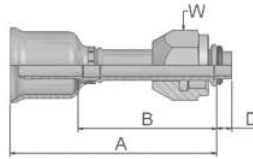

5S Female Tube O-ring Swivel Short Pilot

Part Number	Hose I.D.			Thread UNF	A mm	B mm	D mm	W Inch
	Inch	Size	mm					
15S26-6-6	5/16	-6	8.0	5/8x18	66	44	4.7	3/4
15S26-8-8	13/32	-8	10.0	3/4x16	67	45	4.7	7/8
15S26-10-10	1/2	-10	12.5	7/8x14	71	47	4.7	1 1/16
15S26-10-12	5/8	-12	16.0	7/8x14	71	47	4.7	1 1/16

26 Series

5T Female Tube O-Ring Swivel 90° Elbow – Short Pilot

Part Number	Hose I.D.			Thread UNF	A mm	B mm	D mm	E mm	W Inch
	Inch	Size	mm						
15T26-6-6	5/16	-6	8.0	5/8x18	56	34	4.7	36	3/4
15T26-8-8	13/32	-8	10.0	3/4x16	63	41	4.7	37	7/8
15T26-10-10	1/2	-10	12.5	7/8x14	73	49	4.7	44	1 1/16